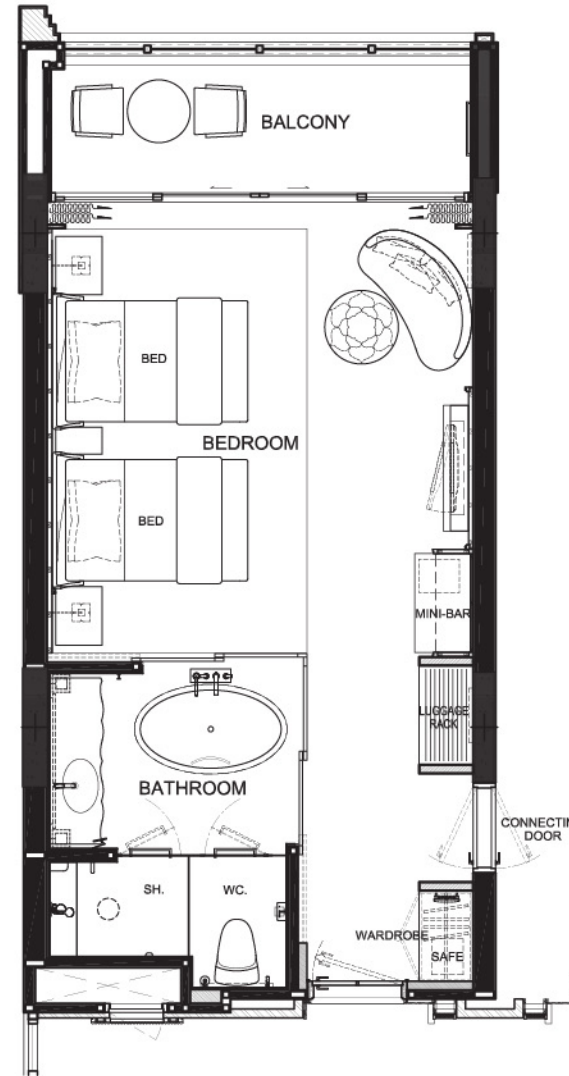

PREMIUM CLUB LOUNGE ACCESS OCEAN VIEW ROOM (46 SQM)

KING

TWIN