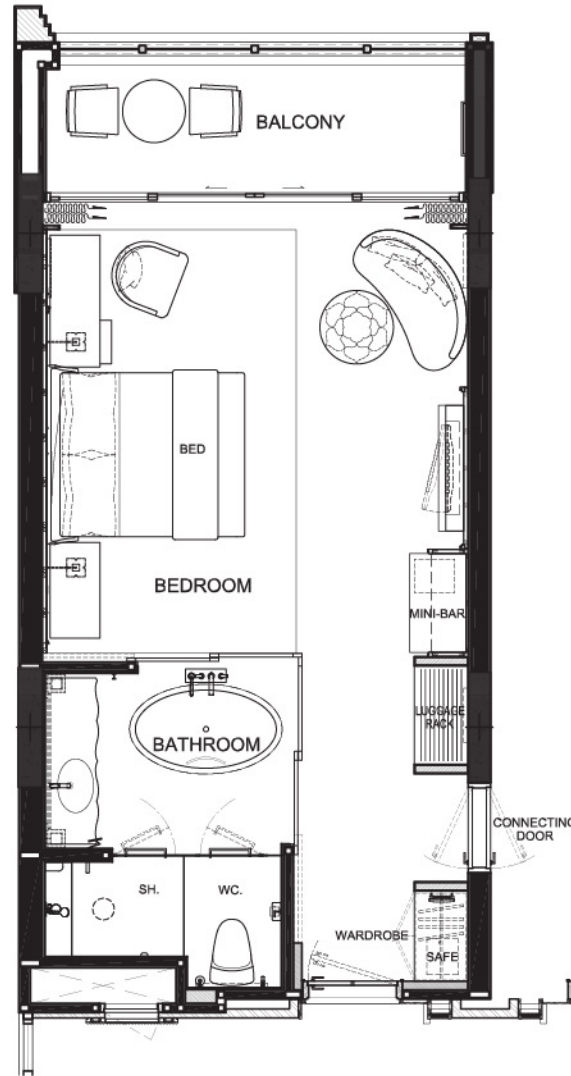

PREMIUM CLUB LOUNGE ACCESS OCEAN VIEW ROOM (46 SQM)

KING

TWIN